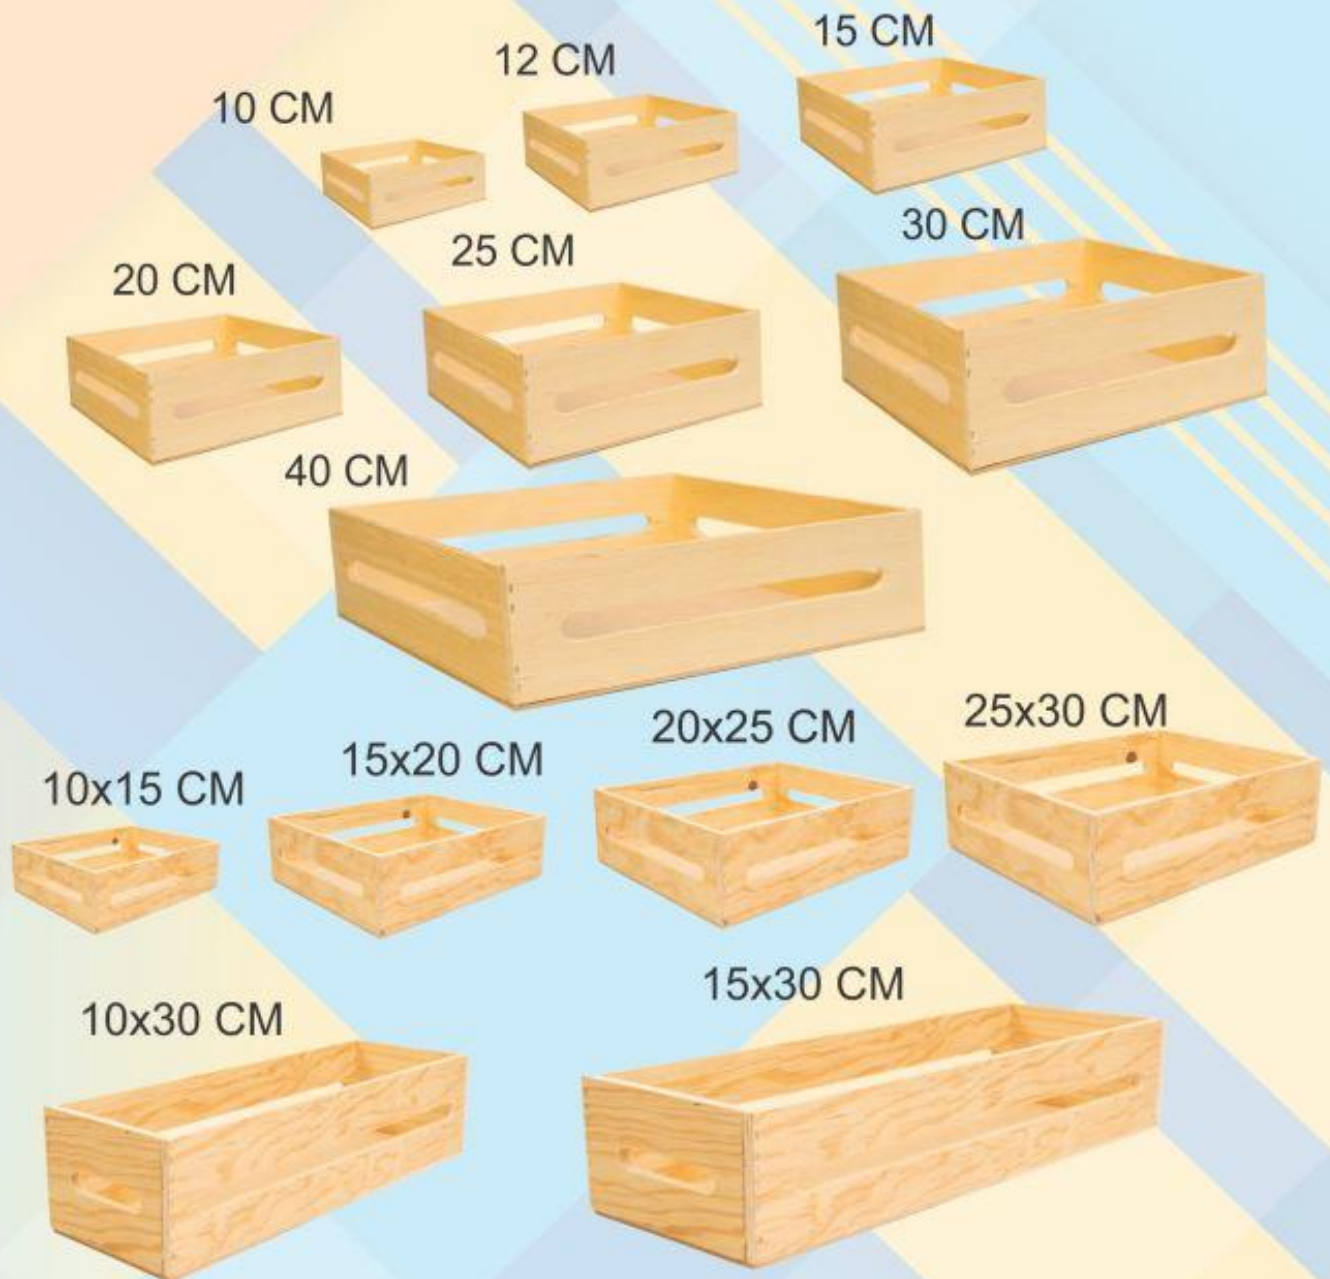

HUACAL ECONOMICO 1620

MODELO

CÓDIGO

MEDIDAS

PRECIO

Huacal Economico	1620-10	10 x 10 x 7.5 cm	$12.27
Huacal Economico	1620-12	12 x 12 x 7.5 cm	$14.78
Huacal Economico	1620-15	15 x 15 x 7.5 cm	$18.76
Huacal Economico	1620-20	20 x 20 x 7.5 cm	$25.94
Huacal Economico	1620-25	25 x 25 x 7.5 cm	$32.65
Huacal Economico	1620-30	30 x 30 x 7.5 cm	$41.76
Huacal Economico	1620-40	40 x 40 x 7.5 cm	$58.97
Huacal Economico	1620-10x15	10 x 15 x 7.5 cm	$16.22
Huacal Economico	1620-15x20	15 x 20 x 7.5 cm	$22.08
Huacal Economico	1620-20x25	20 x 25 x 7.5 cm	$27.93
Huacal Economico	1620-25x30	25 x 30 x 7.5 cm	$33.78
Huacal Economico	1620-10x30	10 x 30 x 7.5 cm	$23.04
Huacal Economico	1620-15x30	10 x 30 x 7.5 cm	$26.63